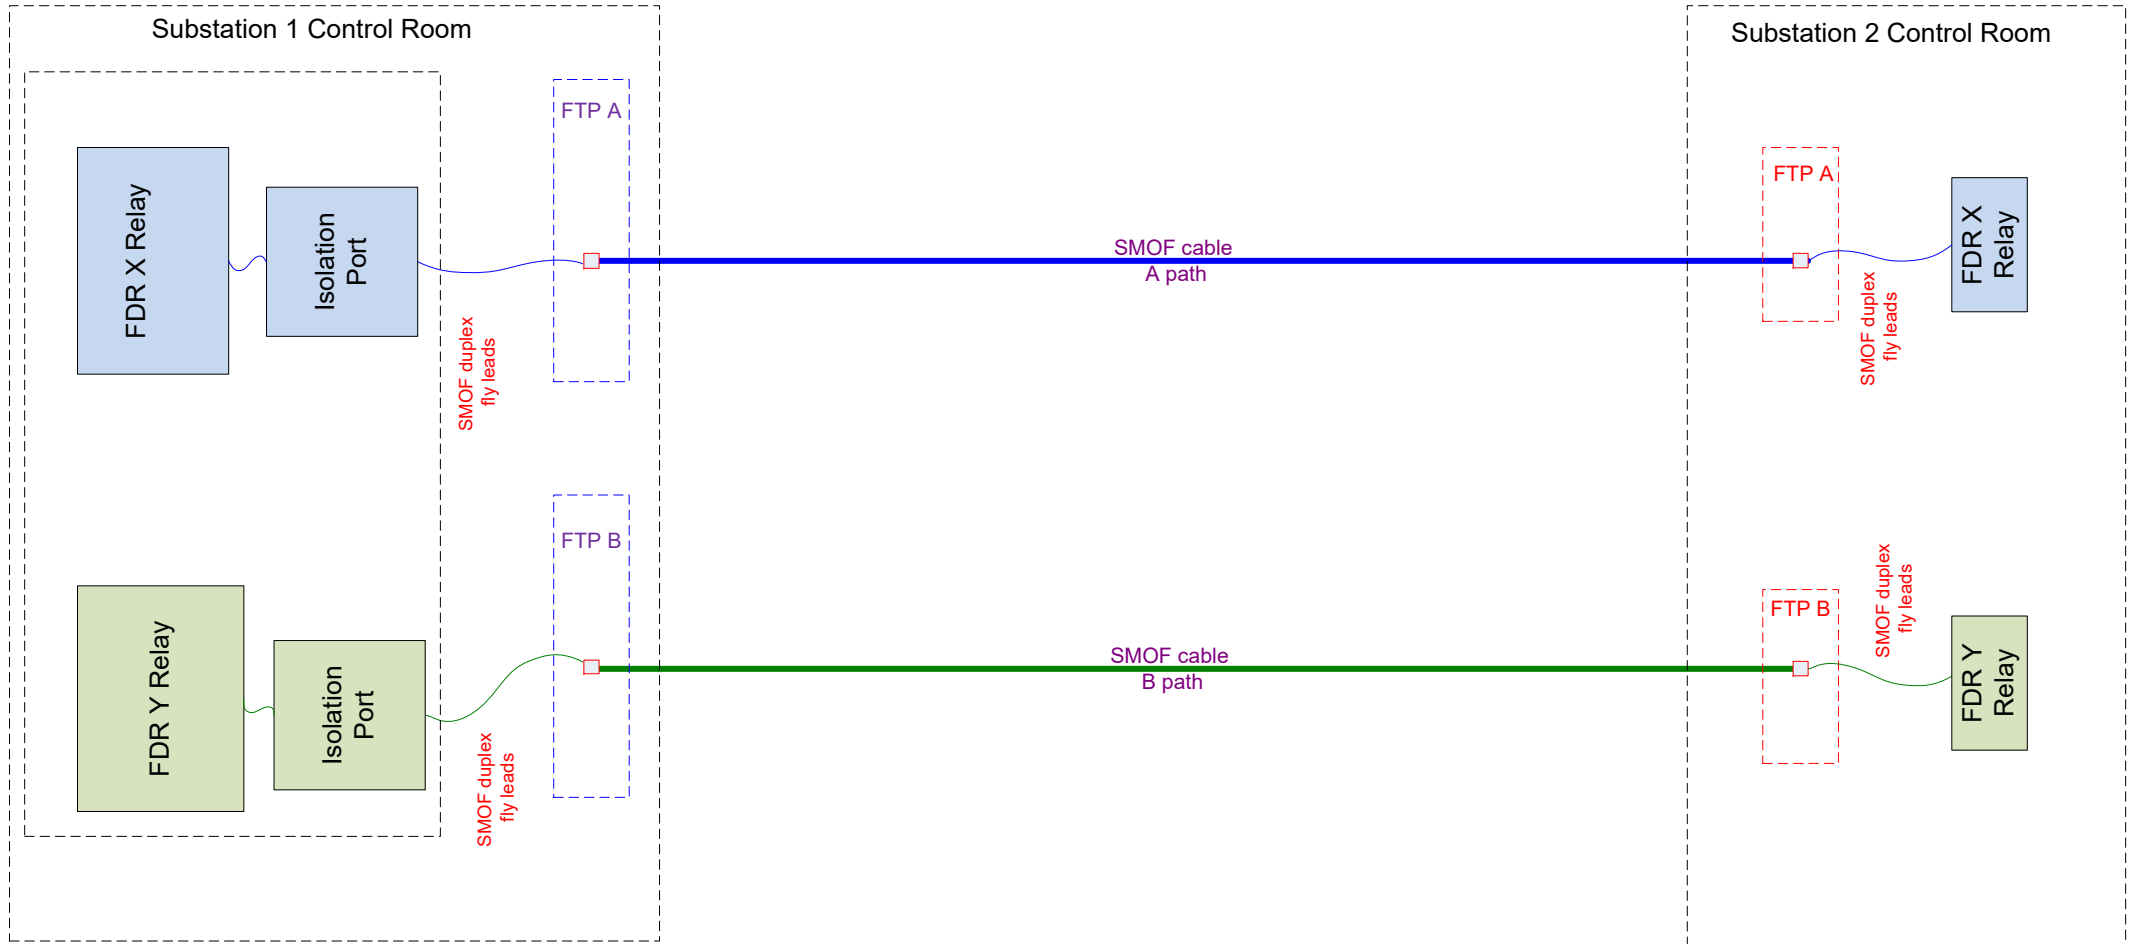

# Typical Direct on Fibre Protection Signalling Interface for a Feeder

**SMOF Cable A path:** 48 Core 1310nm, 9 Micron Single Mode Optical Fibre Cable  
**SMOF Cable B path:** 48 Core 1310nm, 9 Micron Single Mode Optical Fibre Cable

# IUSA/DNA - Customer Generating Facility - Typical EMS SCADA Interface - Physical requirements

IUSA/DNA – Customer Generating Facility – Typical Telephone Connection Interface