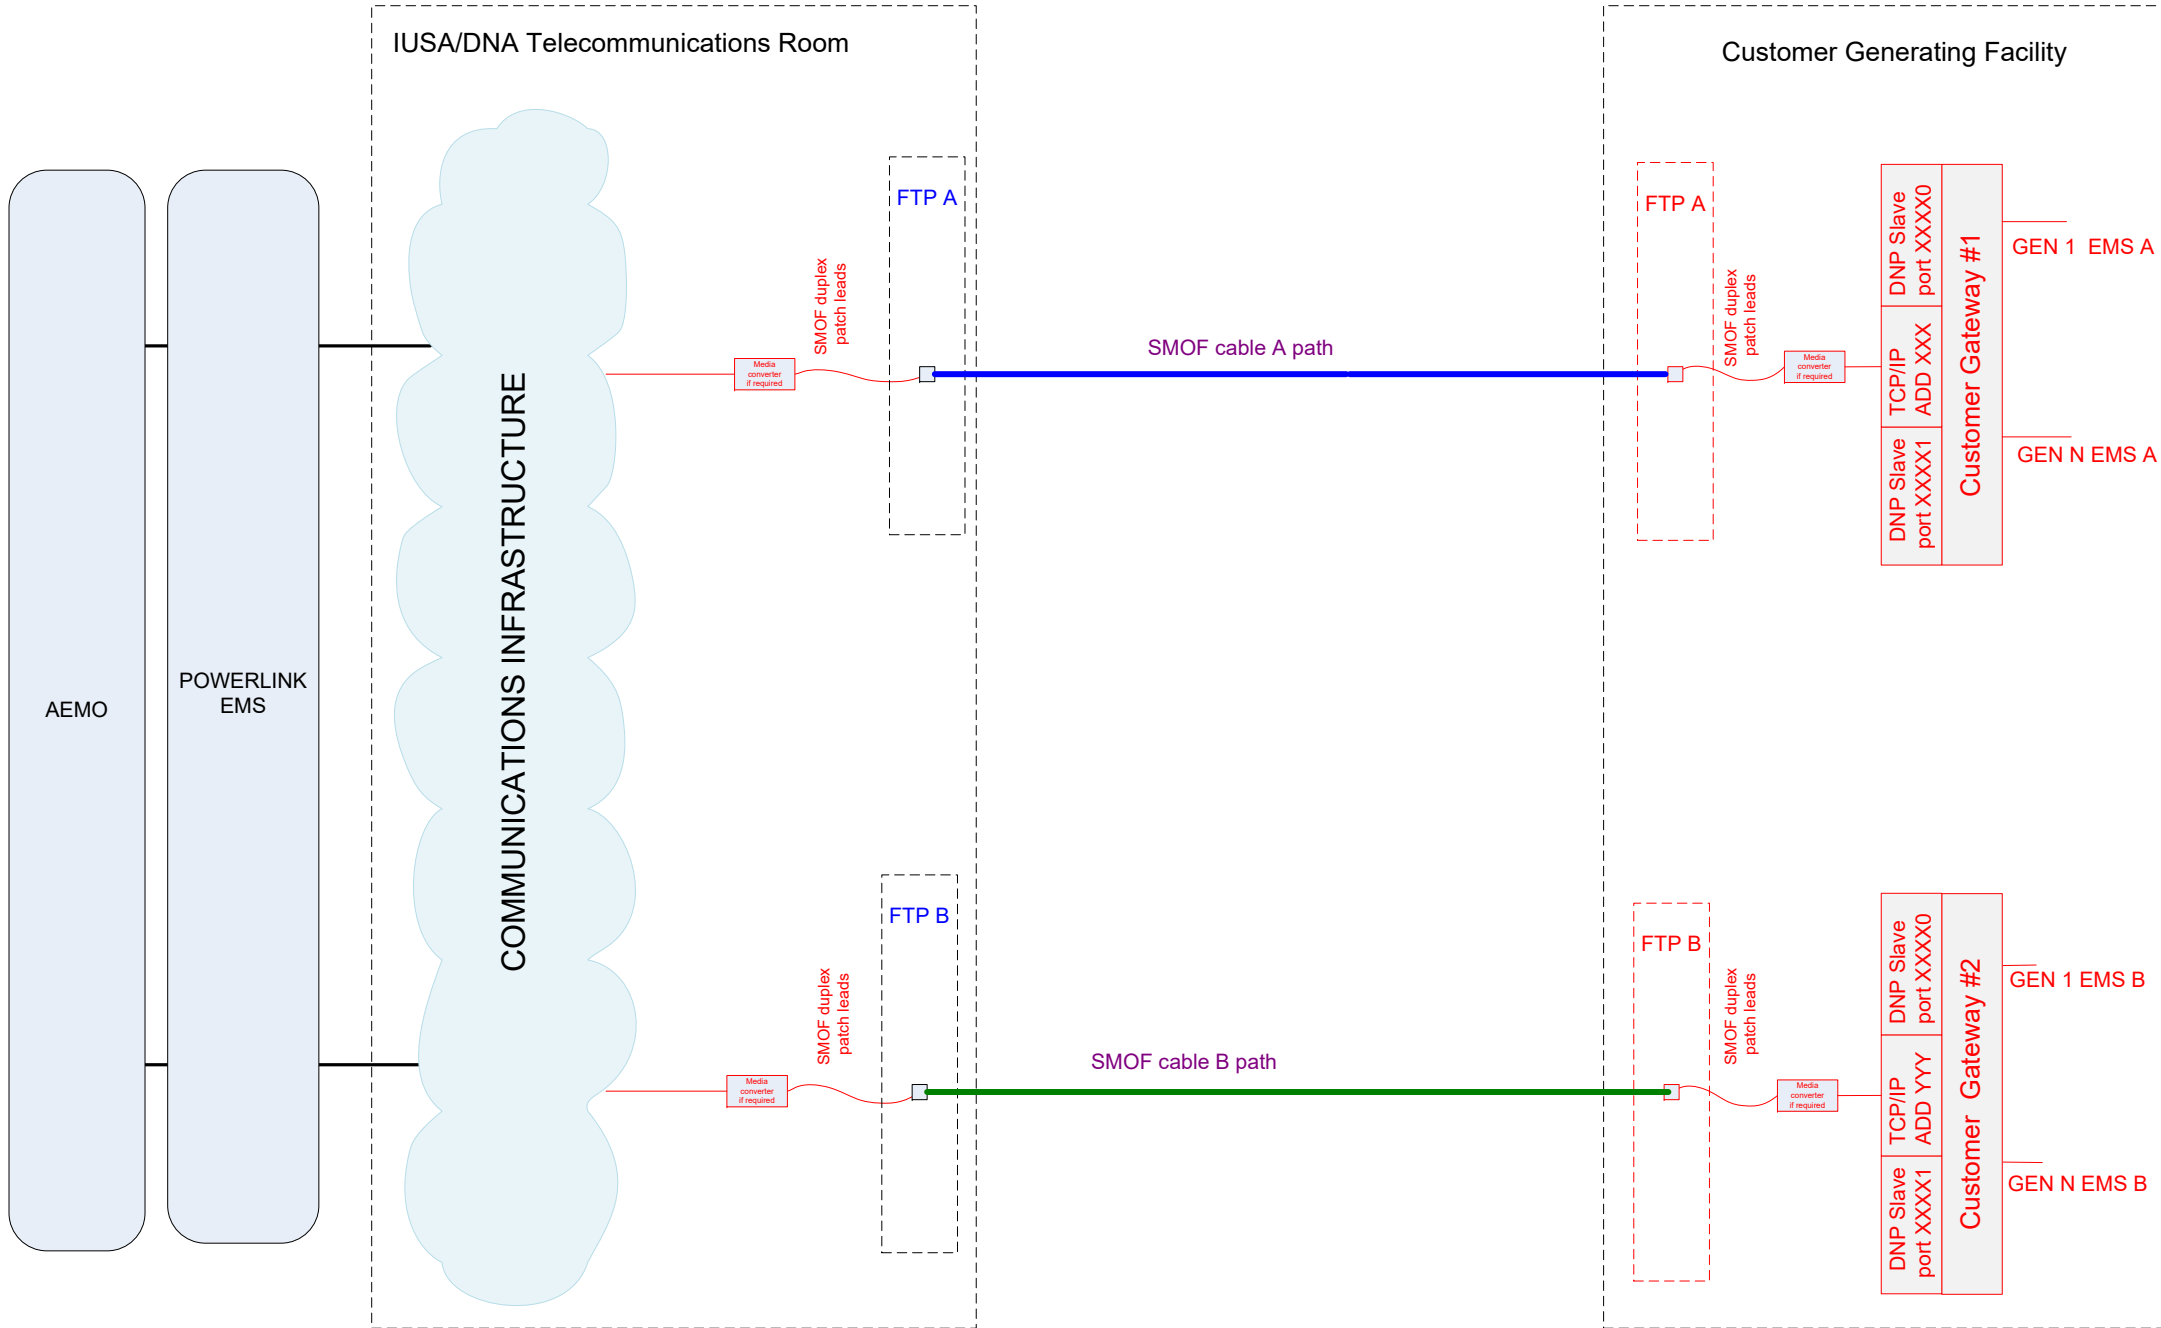

# Typical Direct on Fibre Protection Signalling Interface for a Feeder

**SMOF Cable A path:** 48 Core 1310nm, 9 Micron Single Mode Optical Fibre Cable  
**SMOF Cable B path:** 48 Core 1310nm, 9 Micron Single Mode Optical Fibre Cable

# IUSA/DNA - Customer Generating Facility - Typical EMS SCADA Interface - Physical requirements

IUSA/DNA – Customer Generating Facility – Typical Telephone Connection Interface